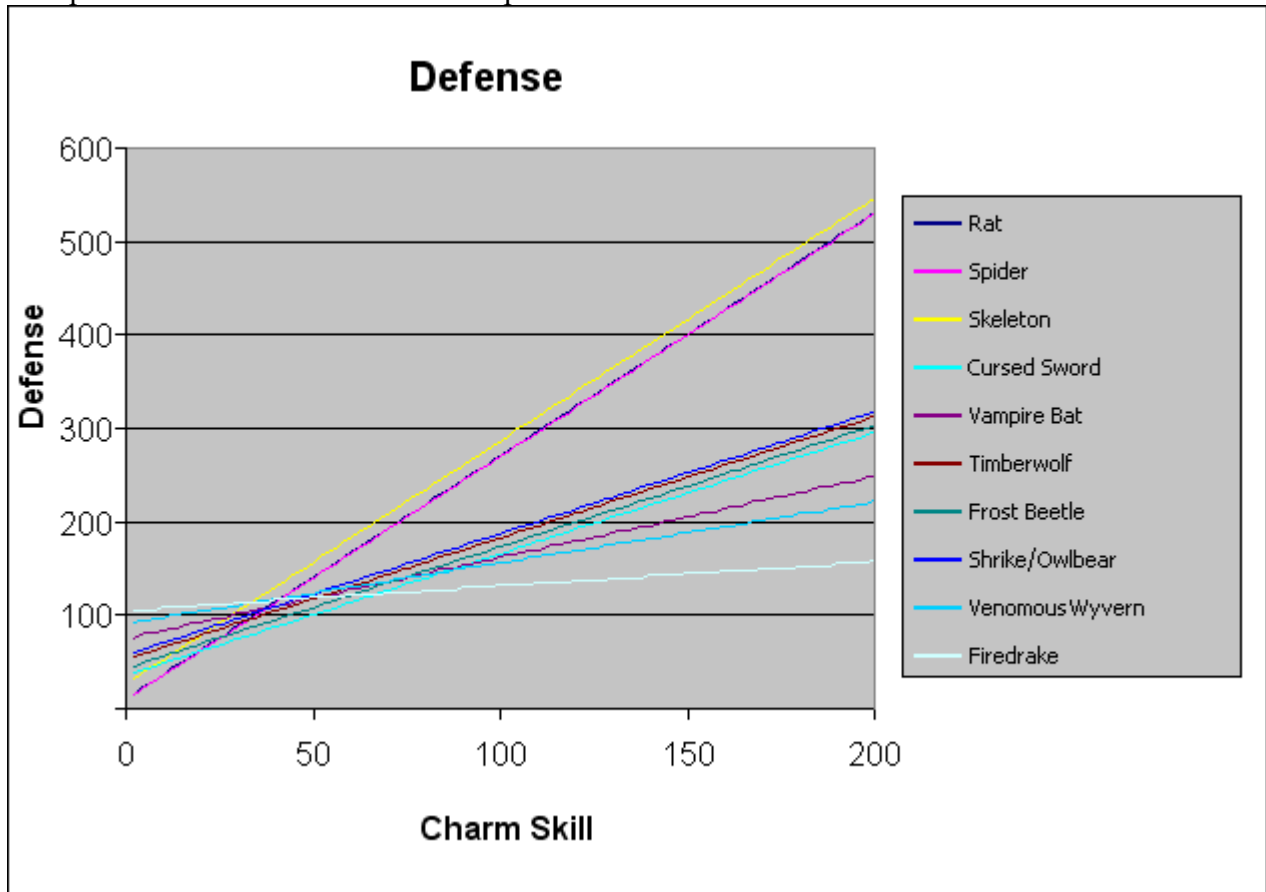

Tab 4.5: Defense Stat for Summoned Creatures

Table of Contents

Tab 4.5: Defense Stat for Summoned Creatures.....1
 4.5.1 Comparison of 10 Summoned Creatures.....1
 4.5.2 Graphs for individual Summons.....2

4.5.1 Comparison of 10 Summoned Creatures

The graph below indicates how the “Defense” stat varies with a character’s Charm Magic skill.

Comparison of 10 Summons: Defense per Charm Skill

4.5.2 Graphs for individual Summons

As with the comparison graph above, the x axis represents the character's Charm skill, and the y axis the summoned monster's Defense stat.